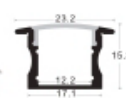

FOCUS ON LED STRIP LIGHTING

- HIGH CRI LED
- COLOR CONSISTENCY
- HIGH EFFICACY
- COLOR PURITY

2835 Series Flexible led strip

180LEDs/m 38.4w/m

Nano cased

IP20/IP62

3000K

4000K

6000K

LC-A2121

LC-A2020B

LC-A2415

Low
Decay

Long
Lifespan
>35000 hrs

3
YEAR

Part No.	LED/m	Volt(DC)	CRI (Ra)	W/WW(K)	Power ± 5%	lm/m ± 5%	IPXX
LC180-N2835-W/WW-24-IP20	180	24V	80-95	6500 3500 5500 2700 4500 2400	38.4W/M	3727/3420	Ip20
LC180-W2835-W/WW-24-IP65						3540/3249	Ip65
LC180-W2835-W/WW-24-IP65						3708/3310	Ip26
LC180-W2835-W/WW-24-IP67						3540/3249	Ip67
LC180-W2835-W/WW-24-IP68						3451/3167	Ip68