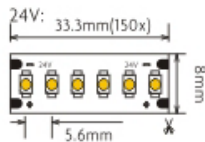

FOCUS ON LED STRIP LIGHTING

- HIGH CRI LED
- COLOR CONSISTENCY
- HIGH EFFICACY
- COLOR PURITY

2835 Series Flexible led strip

180LEDs/m 38.4w/m

Nano cased

IP20/IP62

3000K

4000K

6000K

LC-A2121

LC-A2020B

LC-A2415

Low
Decay

Long
Lifespan
>35000 hrs

3
YEAR

Part No.	LED/m	Volt(DC)	CRI (Ra)	W/WW(K)	Power ± 5%	lm/m ± 5%	IPXX
LC180-N2835-W/WW-24-IP20	180	24V	80-95	6500 3500 5500 2700 4500 2400	38.4W/M	3727/3420	Ip20
LC180-W2835-W/WW-24-IP65						3540/3249	Ip65
LC180-W2835-W/WW-24-IP65						3708/3310	Ip26
LC180-W2835-W/WW-24-IP67						3540/3249	Ip67
LC180-W2835-W/WW-24-IP68						3451/3167	Ip68